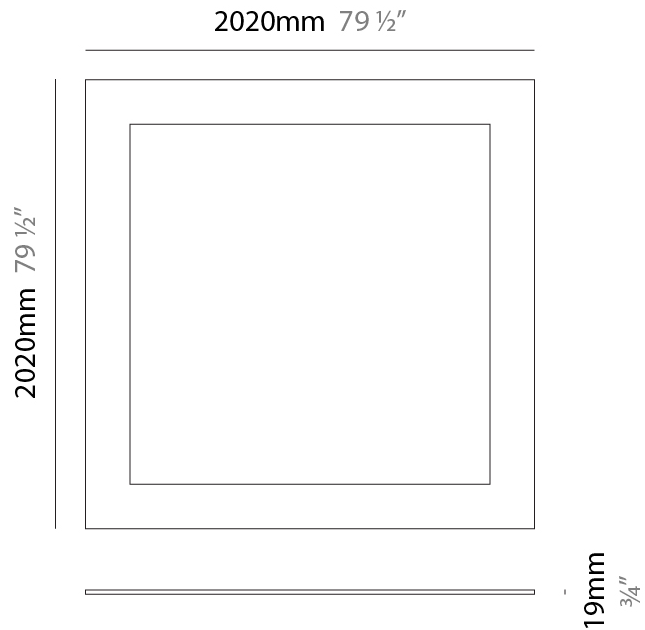

INFINITE FRAME SUSPENSION

A52059- -

base number   Color   Finish
Temperature   Options

PROJECT _____
TYPE _____
SPECIFIER _____
QUANTITY _____
DATE _____

1. To build a product code in our configurator select the specify button on the base model # product page
2. To build a manual product code on this datasheet choose from the options listed below in blue font and add the suffix to the base model #

GENERAL

Series: Infinite Frame
Partner: Ivela
Division: Architectural
Installation: Suspension
Product Type: Panels
Mounting Location: Ceiling
Light Distribution: Direct

PHYSICAL

Shape: Square
Length (mm): 2020
Length (in): 79 ½
Width (mm): 2020
Width (in): 79 ½
Height (mm): 19
Height (in): 3/4
Diffuser: PMMA - Opal
Fixture Finish: WHI / BLK / GLD
Fixture Material: Aluminum

ELECTRICAL

Lamp Type: LED
Input Wattage (W): 160
Total Output Wattage (W): 136
Dimming: Tri-Mode (Non-Dimming and Phase Dimming (120Vac only) and 0-10V Dimming)
Driver Included: No
Driver Location: Remote
Driver Type: Constant Voltage - Universal
Driver Class: Class 1 and Class 2
Housing: ENCP 6/8
Input Voltage (V): 120 - 277
Output Voltage (V): 24

LED

Color Temperature (°K): 2700 / 3000 / 4000
Max. Delivered Lumen (lm): 9600 / 10000 / 10600
Nominal Lumen (lm): 19200 / 20000 / 21200
CRI: >93 CRI
Lamp Life (hrs): 50000

OPTICAL

RATINGS AND CERTIFICATIONS

Certified By: CSA Certified to UL and CSA Standards
IP rating: IP20