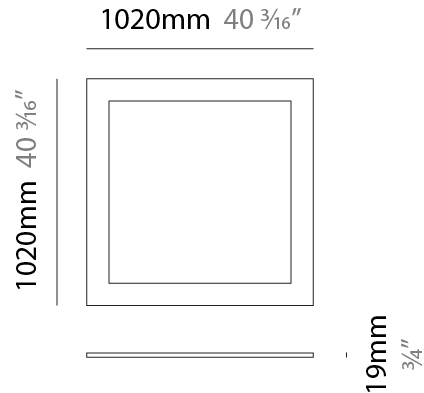

INFINITE FRAME SURFACE

A52057-

base number   Color   Finish
Temperature   Options

PROJECT
TYPE
SPECIFIER
QUANTITY
DATE

1. To build a product code in our configurator select the specify button on the base model # product page
2. To build a manual product code on this datasheet choose from the options listed below in blue font and add the suffix to the base model #

GENERAL

Series: Infinite Frame
Partner: Ivela
Division: Architectural
Installation: Surface
Product Type: Panels
Mounting Location: Ceiling
Light Distribution: Direct

PHYSICAL

Shape: Square
Length (mm): 1020
Length (in): 40 ³/₁₆"
Width (mm): 1020
Width (in): 40 ³/₁₆"
Height (mm): 19
Height (in): 3/4
Diffuser: PMMA - Opal
Fixture Finish: WHI / BLK / GLD
Fixture Material: Aluminum

ELECTRICAL

Lamp Type: LED
Input Wattage (W): 80
Total Output Wattage (W): 68
Dimming: Tri-Mode (Non-Dimming and Phase Dimming (120Vac only) and 0-10V Dimming)
Driver Included: No
Driver Location: Remote
Driver Type: Constant Voltage - Universal
Driver Class: Class 2
Housing: ENCP 6/8
Input Voltage (V): 120 - 277
Output Voltage (V): 24

LED

Color Temperature (°K): 2700 / 3000 / 4000
Max. Delivered Lumen (lm): 4800 / 5000 / 5300
Nominal Lumen (lm): 9600 / 10000 / 10600
CRI: >93 CRI
Lamp Life (hrs): 50000

OPTICAL

RATINGS AND CERTIFICATIONS

Certified By: CSA Certified to UL and CSA Standards
IP rating: IP20