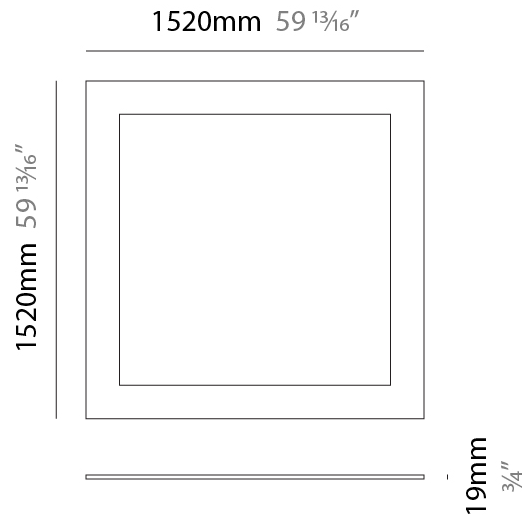

INFINITE FRAME SURFACE

A52058- -

base number   Color   Finish
Temperature   Options

PROJECT _____
TYPE _____
SPECIFIER _____
QUANTITY _____
DATE _____

1. To build a product code in our configurator select the specify button on the base model # product page
2. To build a manual product code on this datasheet choose from the options listed below in blue font and add the suffix to the base model #

GENERAL

Series: Infinite Frame
Partner: Ivela
Division: Architectural
Installation: Surface
Product Type: Panels
Mounting Location: Ceiling
Light Distribution: Direct

PHYSICAL

Shape: Square
Length (mm): 1520
Length (in): 59 ¹³/₁₆"
Width (mm): 1520
Width (in): 59 ¹³/₁₆"
Height (mm): 19
Height (in): 3/4
Diffuser: PMMA - Opal
Fixture Finish: WHI / BLK / GLD
Fixture Material: Aluminum

ELECTRICAL

Lamp Type: LED
Input Wattage (W): 120
Total Output Wattage (W): 102
Dimming: Tri-Mode (Non-Dimming and Phase Dimming (120Vac only) and 0-10V Dimming)
Driver Included: No
Driver Location: Remote
Driver Type: Constant Voltage - Universal
Driver Class: Class 1 and Class 2
Housing: ENCP 6/8
Input Voltage (V): 120 - 277
Output Voltage (V): 24

LED

Color Temperature (°K): 2700 / 3000 / 4000
Max. Delivered Lumen (lm): 7200 / 7500 / 79550
Nominal Lumen (lm): 14400 / 15000 / 15900
CRI: >93 CRI
Lamp Life (hrs): 50000

OPTICAL

RATINGS AND CERTIFICATIONS

Certified By: CSA Certified to UL and CSA Standards
IP rating: IP20