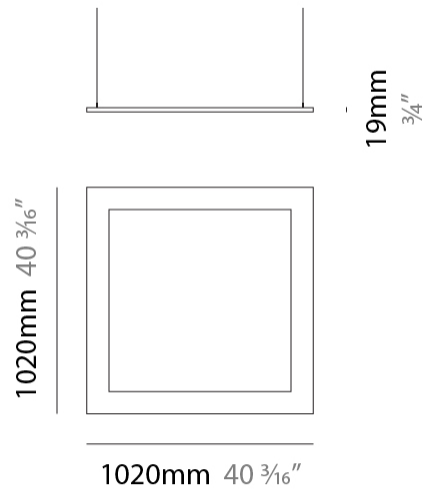

1. To build a product code in our configurator select the specify button on the base model # product page
2. To build a manual product code on this datasheet choose from the options listed below in blue font and add the suffix to the base model #

GENERAL

Series: Infinite Frame
Partner: Ivela
Division: Architectural
Installation: Suspension
Product Type: Panels
Mounting Location: Ceiling
Light Distribution: Direct

PHYSICAL

Shape: Square
Length (mm): 1020
Length (in): 40 ³/₁₆
Width (mm): 1020
Width (in): 40 ³/₁₆
Height (mm): 19
Height (in): 3/4
Max. Overall Height (mm): 2019
Max. Overall Height (in): 79 ¹/₂
Diffuser: PMMA - Opal
Fixture Finish: WHI / BLK / GLD
Fixture Material: Aluminum
Cable Details: 2,000mm / 78 3/4" - Transparent Cable

ELECTRICAL

Lamp Type: LED
Input Wattage (W): 80
Total Output Wattage (W): 68
Dimming: Tri-Mode (Non-Dimming and Phase Dimming (120Vac only) and 0-10V Dimming)
Driver Included: No
Driver Location: Remote
Driver Type: Constant Voltage - Universal
Driver Class: Class 2
Housing: ENCP 5/6/8
Input Voltage (V): 120 - 277
Output Voltage (V): 24

LED

Color Temperature (°K): 2700 / 3000 / 4000
Max. Delivered Lumen (lm): 4800 / 5000 / 5300
Nominal Lumen (lm): 9600 / 10000 / 10600
CRI: >93 CRI
Lamp Life (hrs): 50000

OPTICAL

RATINGS AND CERTIFICATIONS

Certified By: CSA Certified to UL and CSA Standards
IP rating: IP20
Glare Rating: ≤ 25

PROJECT
TYPE
SPECIFIER
QUANTITY
DATE